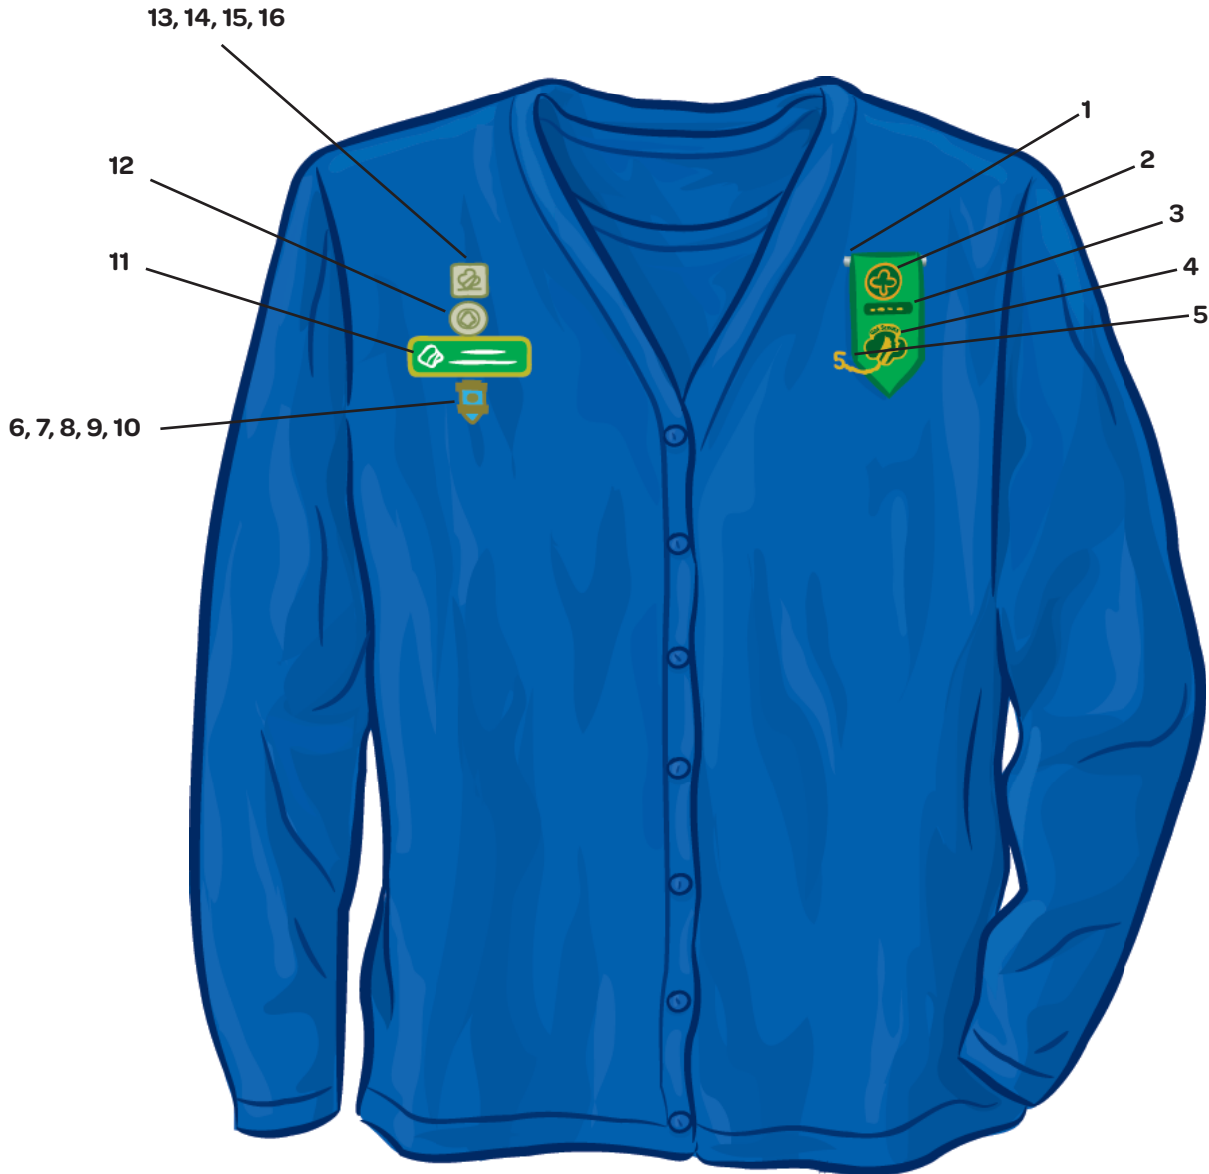

Girl Scout Adult

1. Adult Insignia Tab
2. World Trefoil Pin
3. Adult Position Pin
4. Girl Scout Pin (contemporary or traditional)
5. Membership Numeral Guard
6. Girl Scout Gold Award
7. Bridge to Adult Girl Scouts Award
8. Years of Service Pin
9. Outstanding Volunteer Award Pin
10. Outstanding Leader Award Pin
11. Personalized ID Pin
12. Lifetime Membership Pin
13. Appreciation Pin
14. Thanks Badge
15. Thanks Badge II
16. Honor Pin

Note: If an adult has received more than one special recognition (e.g., Appreciation pin), the last one received is generally the one worn on the uniform.